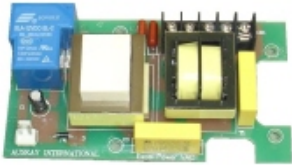

3 Stage Tangential Bypass 1800 Watts

\$195.00

RE: \$1

DUCTED VACUUM MOTORS & PARTS
Vacuum Parts

AK-10058
Anchor Plug (100 in a pack)

Anchor plug pack of 100

\$8.00

AK-88008
PCB Board Auskay Series I 30 Amp