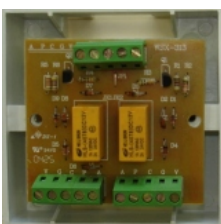

Door Phone Stainless Steel Plate
Dimensions: 150mm wide, 225mm tall, 34mm deep

\$130.00

AK-40014
Electric Door Latch 12V

Electric door Latch, operates on 8 - 12V DC

\$72.00

AK-40015
Door Phone Camera Switching Unit